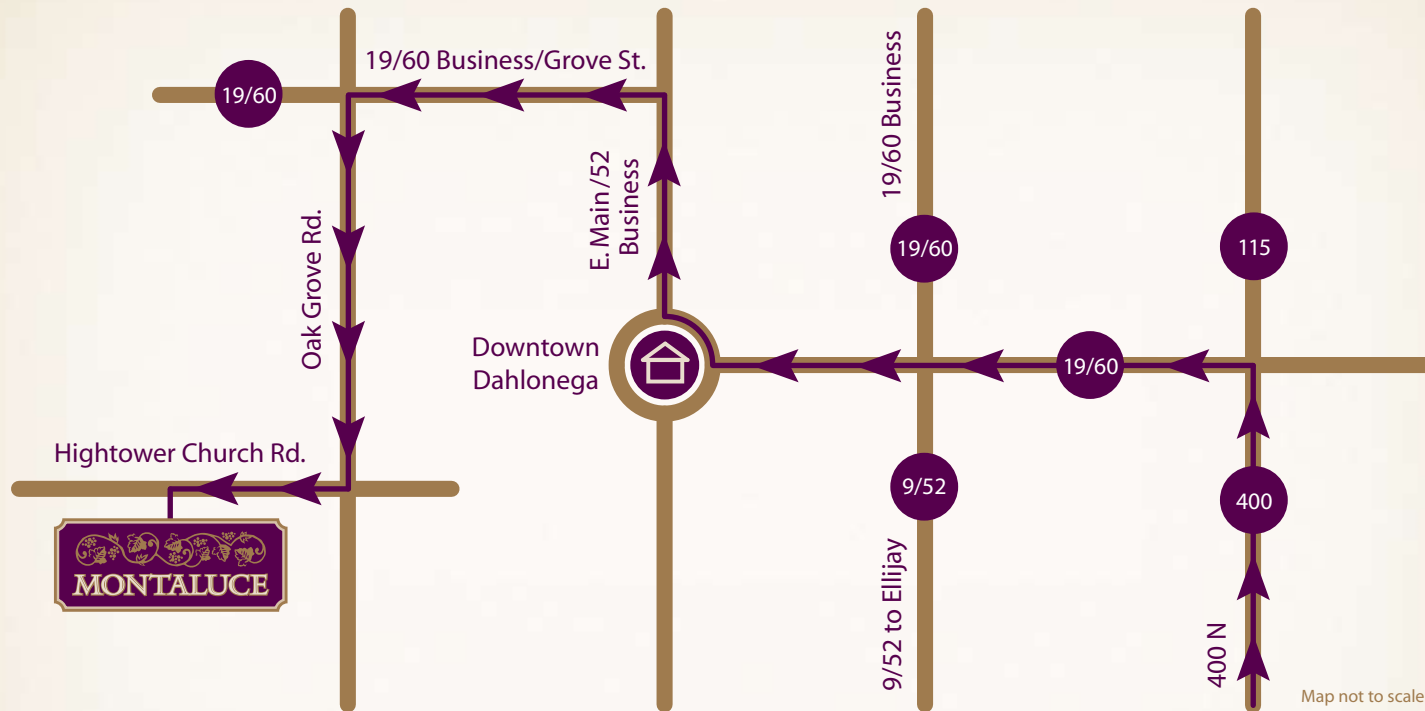

WINERY AND ESTATES · DAHLONEGA, GA

## MAP & DIRECTIONS TO MONTALUCE • SCENIC ROUTE THROUGH DAHLONEGA

Take Route 400 N toward Dahlonega. Turn left on Route 19/60 N and travel for 5.5 miles. Go 1/4 around Dahlonega town square and bear right onto E. Main/52 Business. Turn left on Route 19/60 Business/Grove St. (first stop light). Travel for 1.3 miles, then turn left on Oak Grove Rd. Travel for 3.8 miles to stop sign. Turn right on Hightower Church Rd. Montaluce is .5 miles on left.

Montaluce Winery and Estates · Dahlonega, Georgia · 800.251.4385 · [www.Montaluce.com](http://www.Montaluce.com)